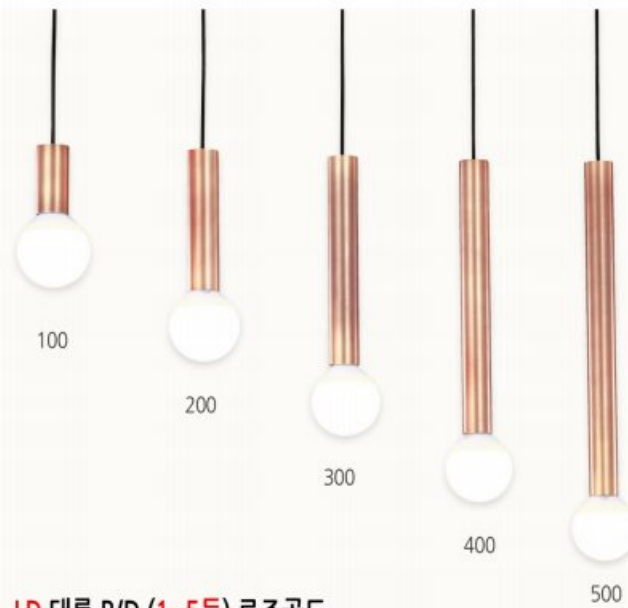

LD 대롱 P/D (1~5등) 로즈골드
▶Size : Ø45 ▶Lamp : E26